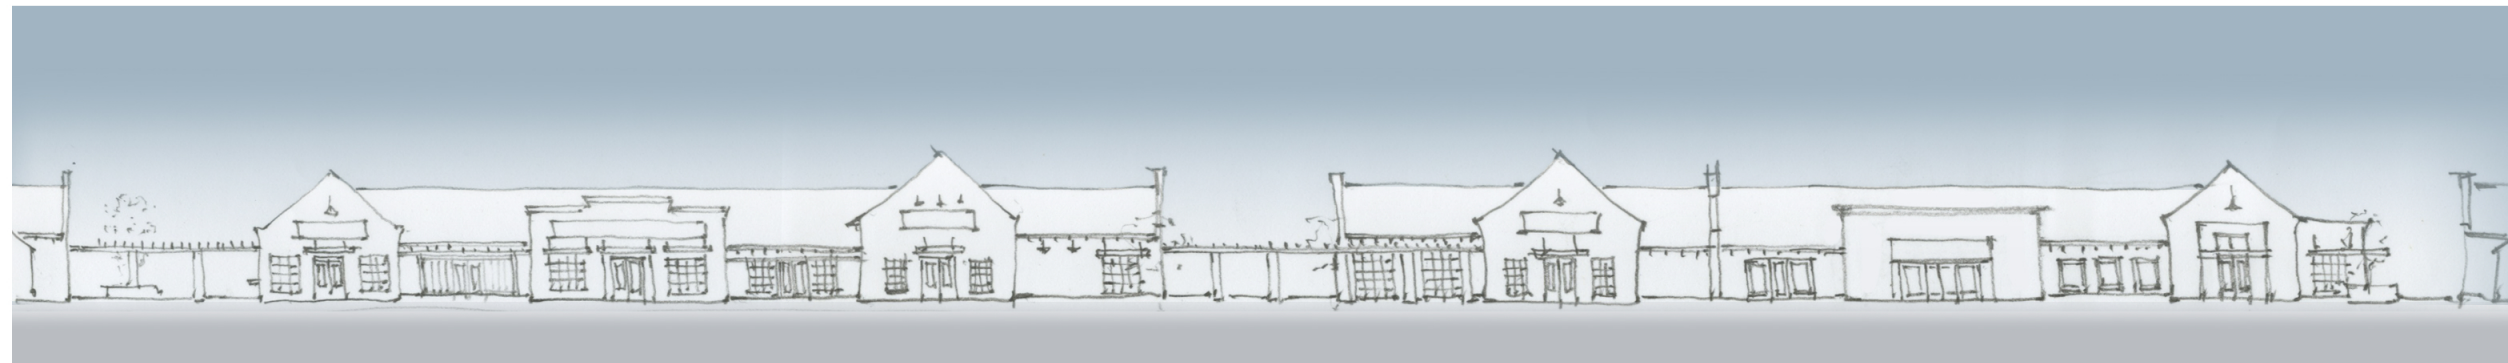

Overall Site Plan
Knox Square
Hoover, Alabama

Kristie Dunn Dieguez
Architect
23 September 2022

Elevation Color Scheme

Corner Elevation Scheme

Elevation Study Sketches
Knox Square
Hoover, Alabama