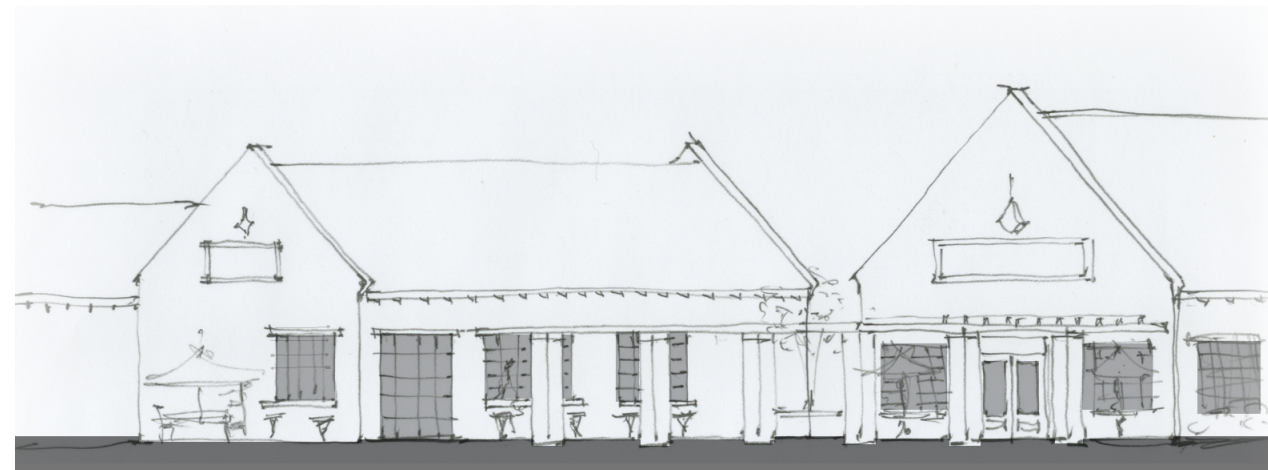

Overall Site Plan
Knox Square
Hoover, Alabama

Kristie Dunn Dieguez
Architect
23 September 2022

Elevation Color Scheme

Corner Elevation Scheme

Elevation Study Sketches
Knox Square
Hoover, Alabama