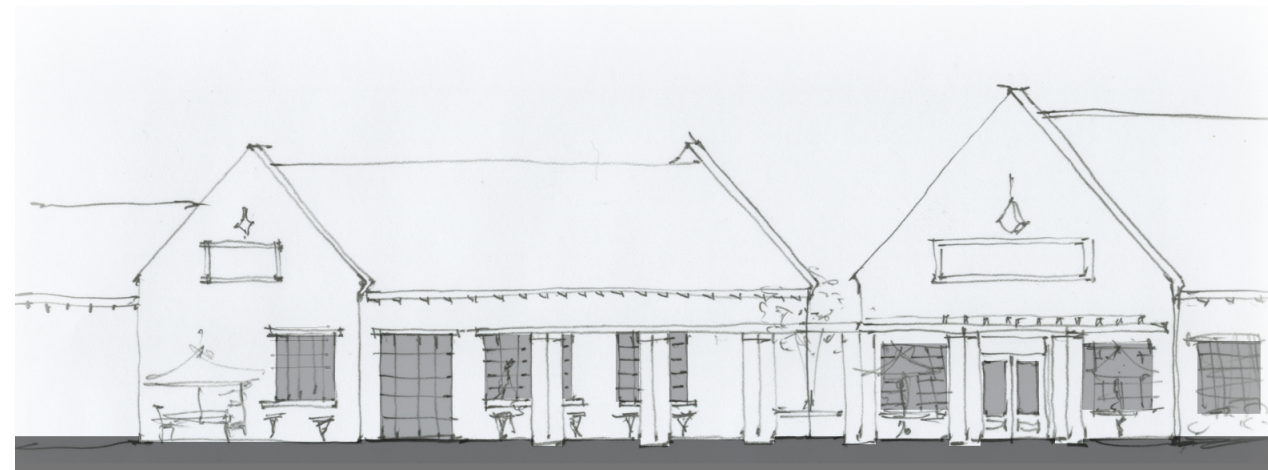

Kristie Dunn Dieguez
Architect
23 September 2022

Elevation Color Scheme

Corner Elevation Scheme

Elevation Study Sketches
Knox Square
Hoover, Alabama