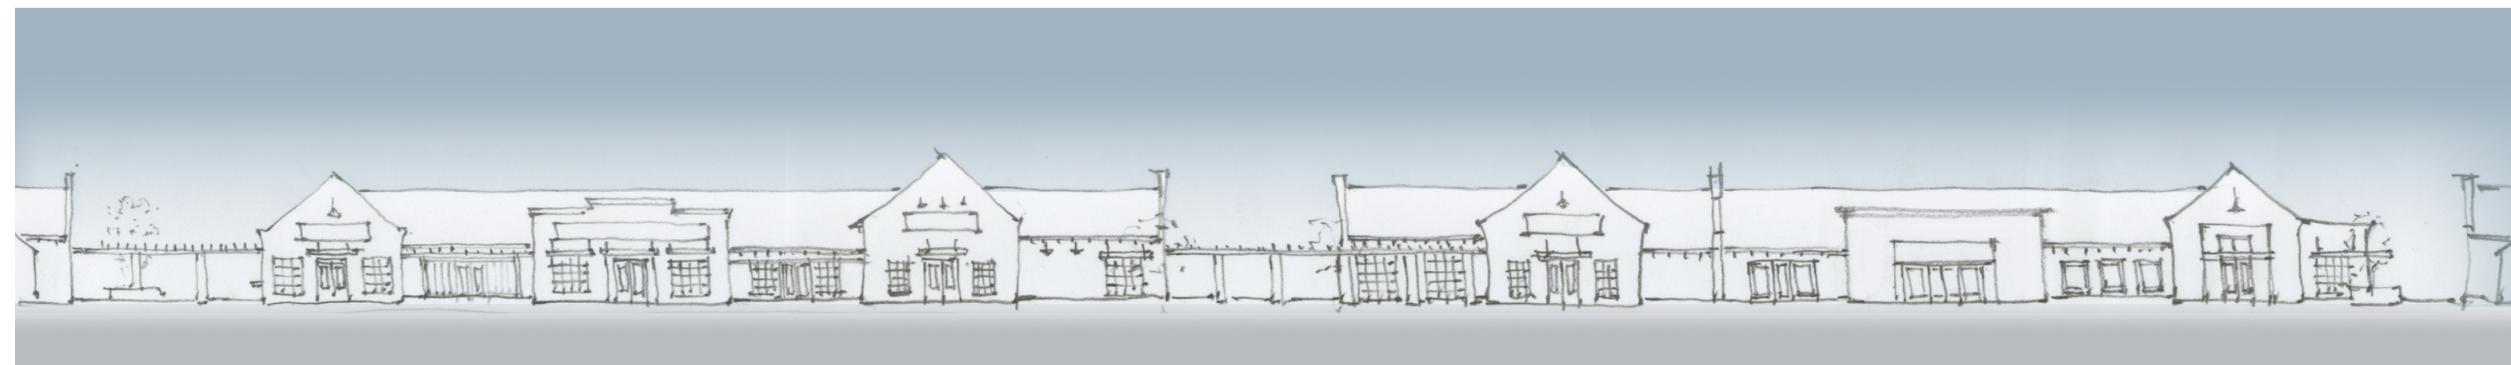

Kristie Dunn Dieguez
Architect
23 September 2022

Elevation Color Scheme

Corner Elevation Scheme

Elevation Study Sketches
Knox Square
Hoover, Alabama